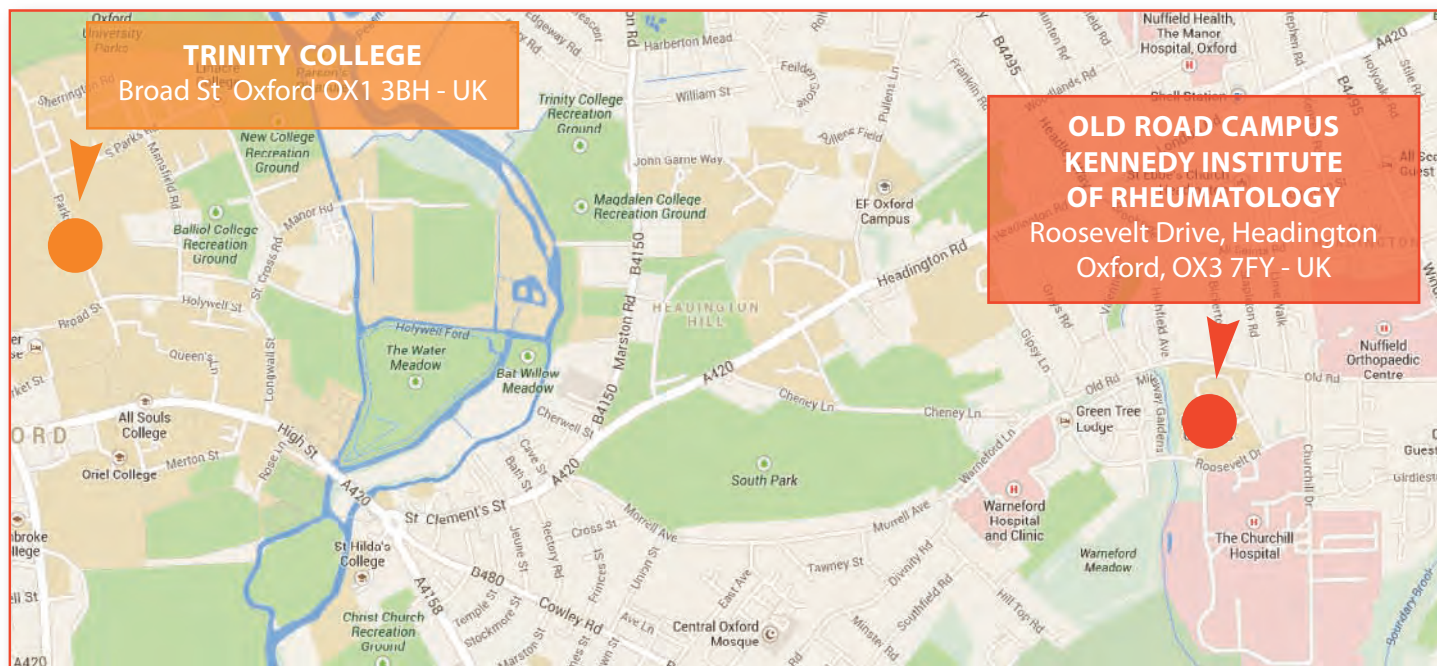

KICK-OFF MEETING

1st-3rd October 2013

Kennedy Institute Of Rheumatology, Roosevelt Drive, Headington - Oxford, OX3 7FY - UK

MAPS

**KENNEDY INSTITUTE
OF RHEUMATOLOGY**
Roosevelt Drive, Headington
Oxford, OX3 7FY - UK

USEFUL CONTACT

Miss Claire Stevens
Kennedy Institute Receptionist

University of Oxford
Roosevelt Drive
Headington
Oxford
OX3 7FY

01865 6(12600)
reception@kennedy.ox.ac.uk
claire.stevens@kennedy.ox.ac.uk